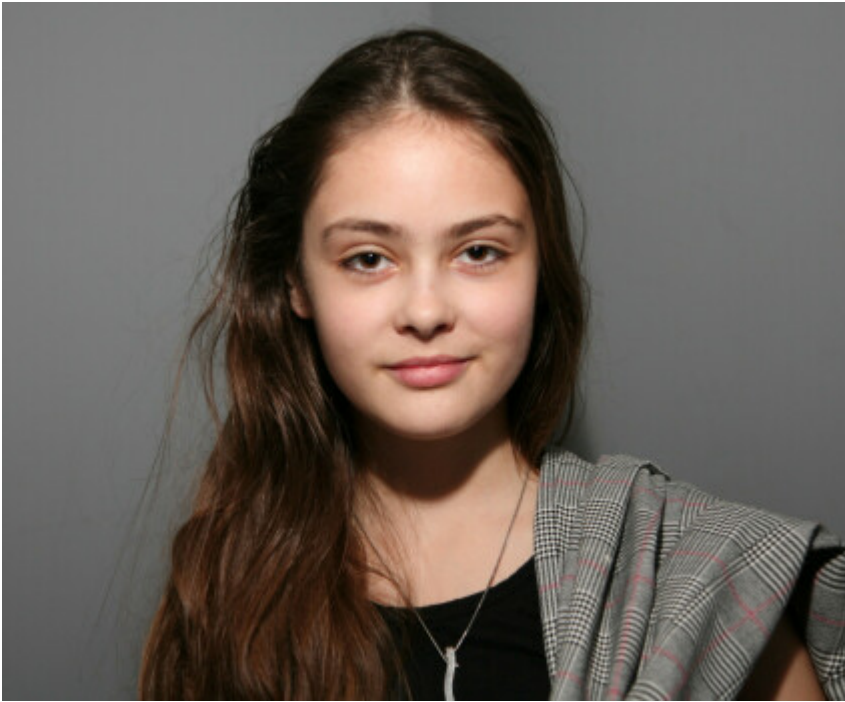

ZAZA Casting

info@zazacasting.nl

<https://zazacasting.nl>

Tel: 06 82 21 90 80

Sophie (ID: 16327)

AGE & SIZES

Age: 16
Height: 150 cm
Confection: 152
Shoe size: 37

MORE DETAILS

Gender: Vrouw
Eyes: Bruin
Hair color: Bruin
Hair type: Stijl
Skin complexion: Wit
Appearance features: Westers

UPDATE INFORMATION

Info update: 01-03-2021
Image update: 22-02-2021

View model on our website: <https://zazacasting.nl/en/models/16327>