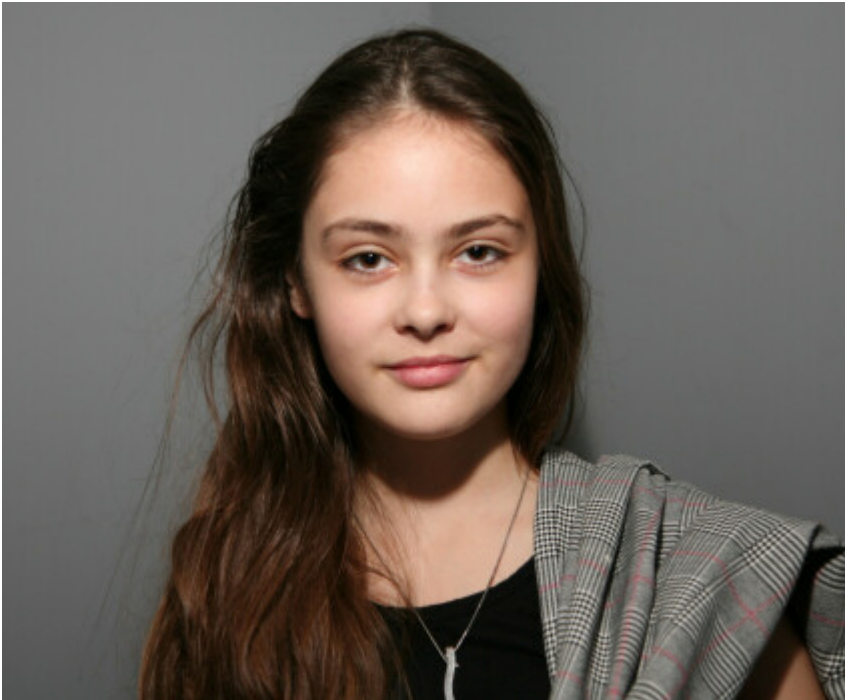

## Sophie (ID: 16327)

### AGE & SIZES

Age: 16  
Height: 150 cm  
Confection: 152  
Shoe size: 37

### MORE DETAILS

Gender: Vrouw  
Eyes: Bruin  
Hair color: Bruin  
Hair type: Stijl  
Skin complexion: Wit  
Appearance features: Westers