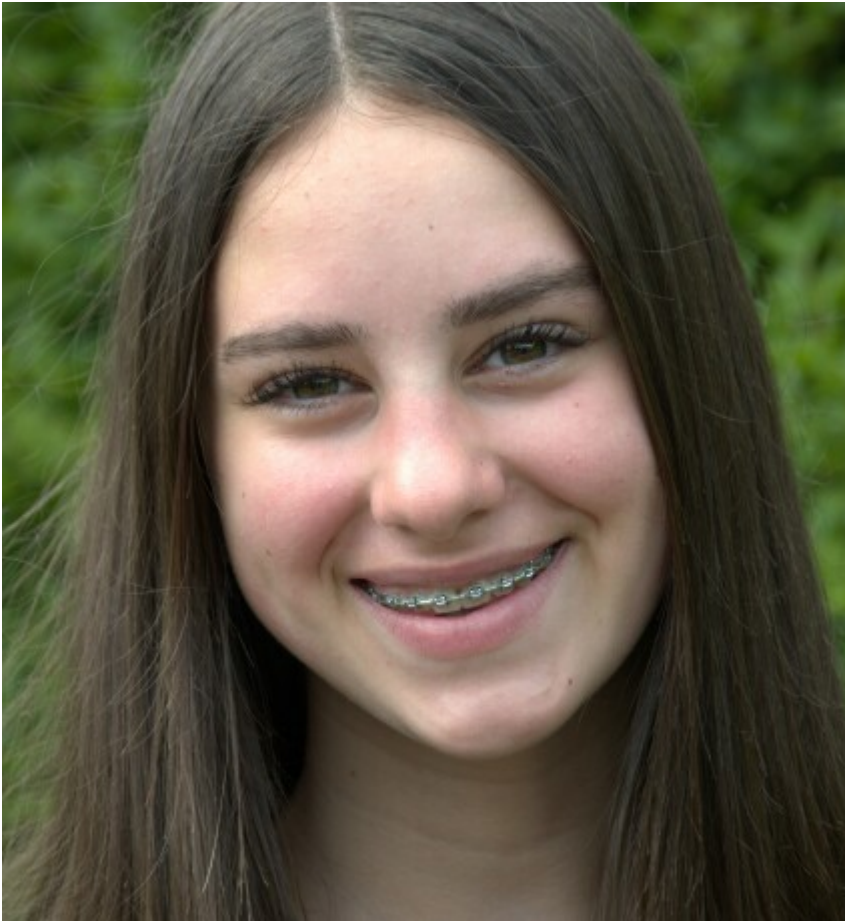

## Emily (ID: 17810)

### AGE & SIZES

Age: 13  
Height: 166 cm  
Confection: S  
Shoe size: 39

### MORE DETAILS

Gender: Vrouw  
Eyes: Bruin  
Hair color: Bruin  
Hair type: Slag  
Skin complexion: Wit  
Appearance features: Westers