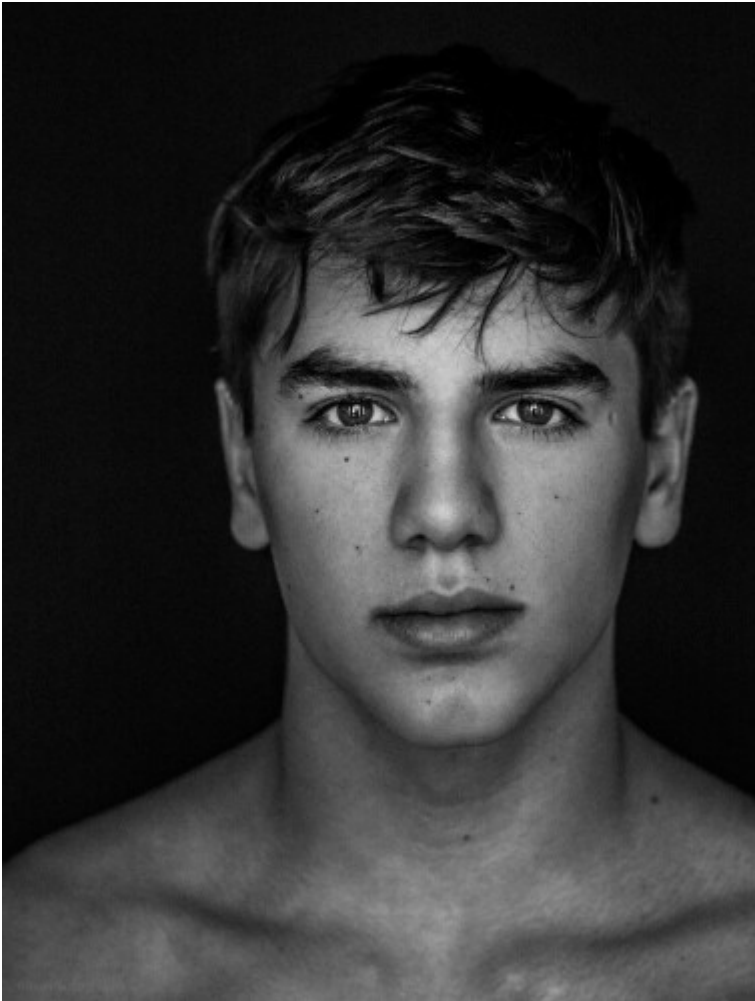

ZAZA Casting

info@zazacasting.nl

<https://zazacasting.nl>

Tel: 06 82 21 90 80

Model #: 19421

AGE & SIZES

Age: 2
Height: 172 cm
Confection: M,L
Shoe size: 42

MORE DETAILS

Gender: Man
Eyes: Groen
Hair color: Bruin
Hair type: Stijl
Skin complexion: Wit
Appearance features: Westers

UPDATE INFORMATION

Info update: 07-04-2022
Image update: 05-04-2022

View model on our website: <https://zazacasting.nl/en/models/19421>