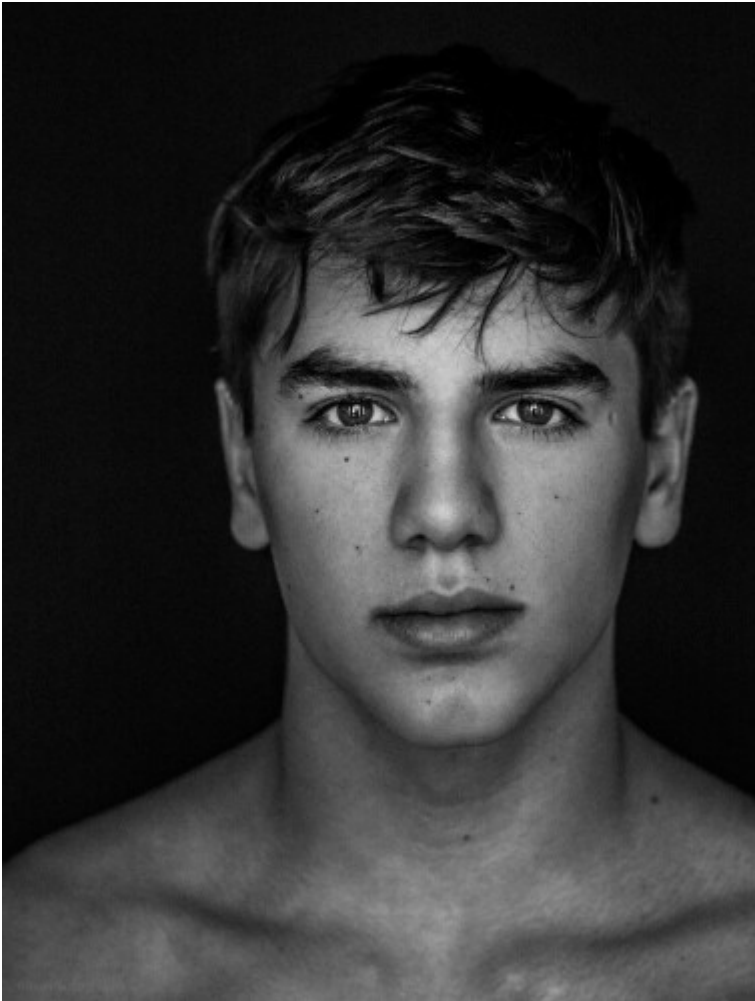

ZAZA Casting

info@zazacasting.nl

<https://zazacasting.nl>

Tel: 06 82 21 90 80

Model #: 19421